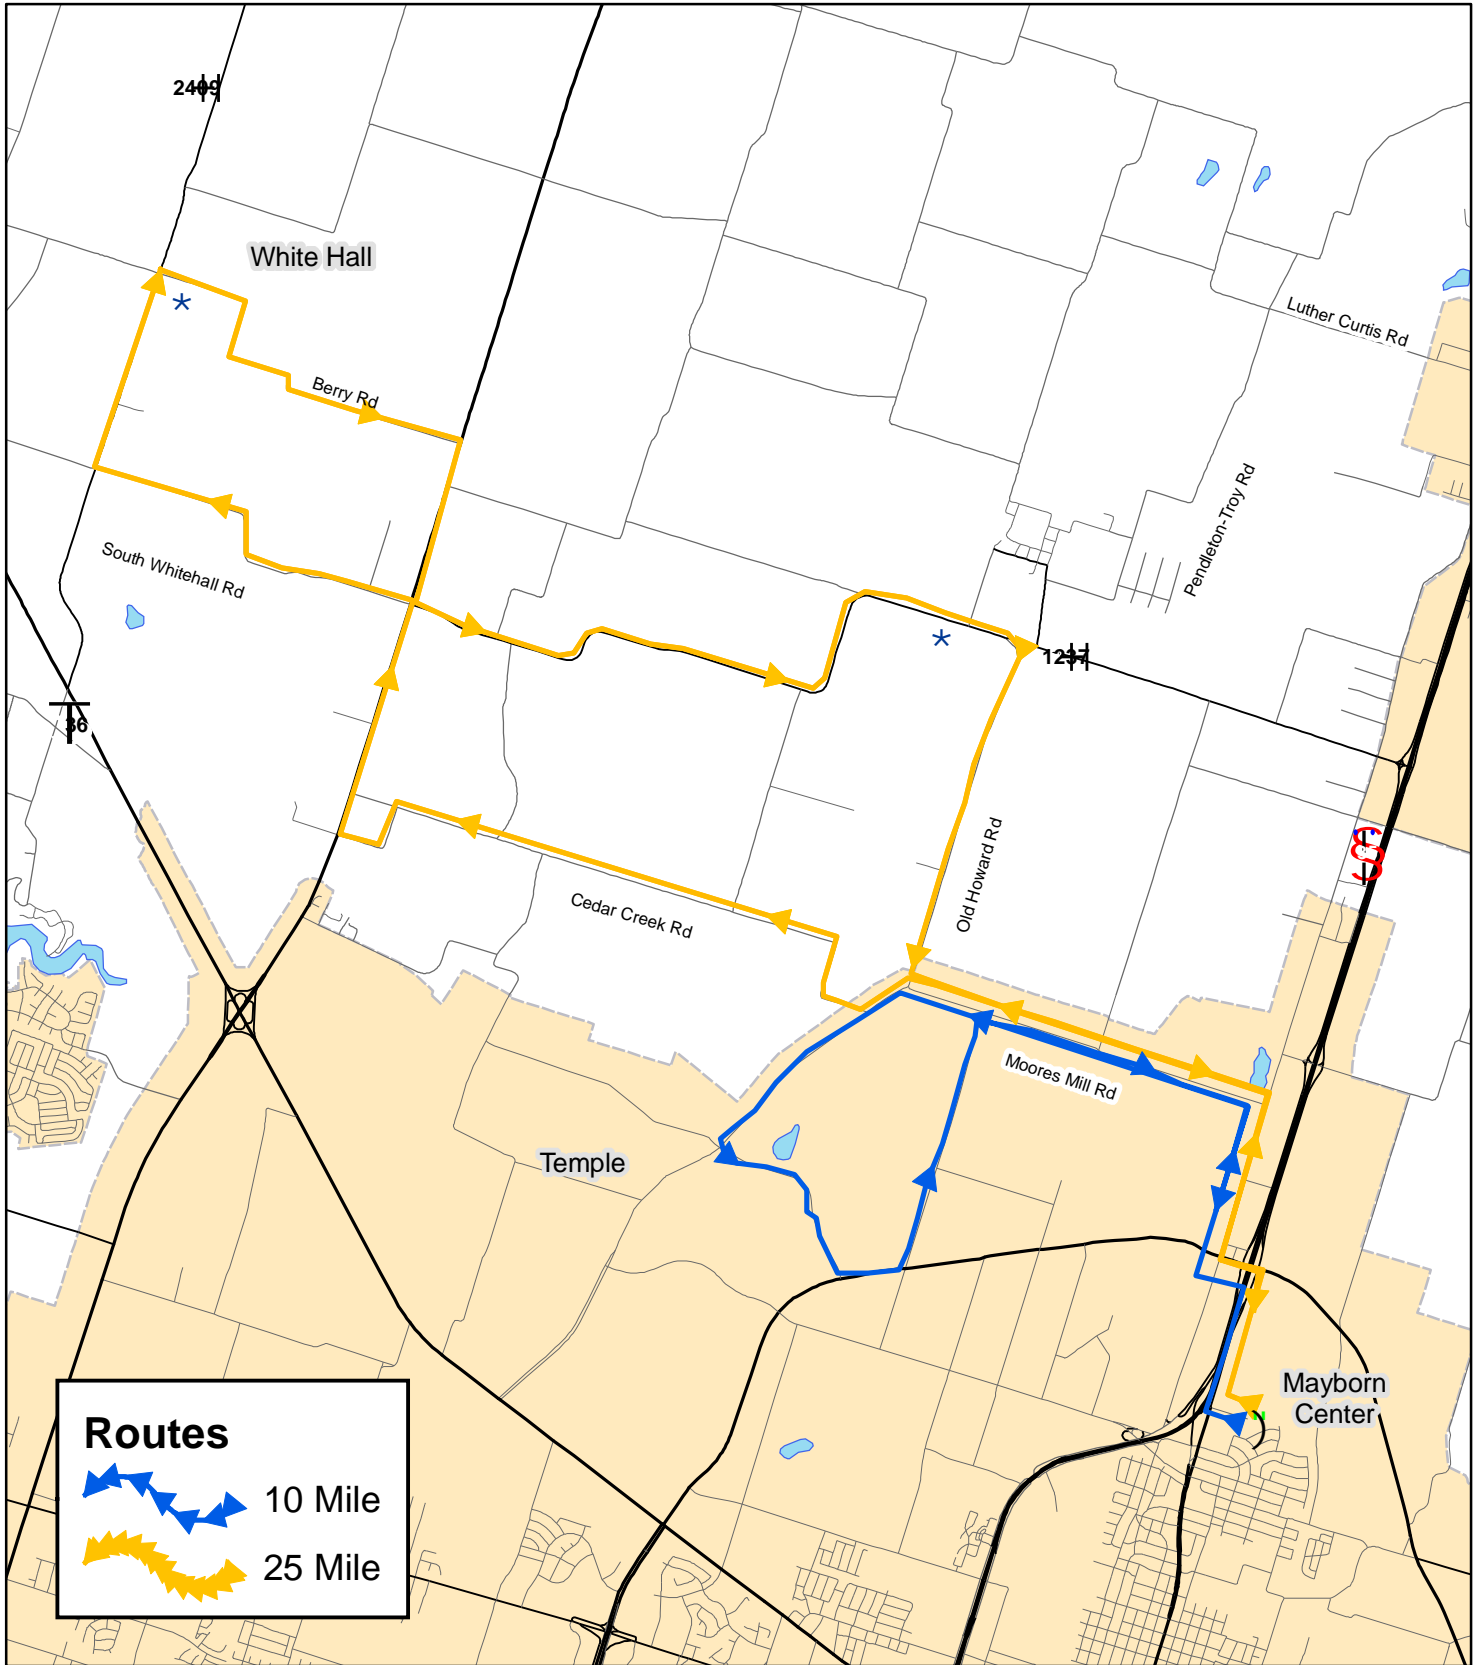

# Tour D' Temple: 10 and 25 Mile Routes

**Routes**

-  10 Mile
-  25 Mile

Central Texas  
Council of Governments  
Planning & Regional  
Services Division  
April 23, 2007

tour\_de\_temple\_bikeRoute.mxd

Data Type

**Legend**

-  Reststop
-  Start/Stop