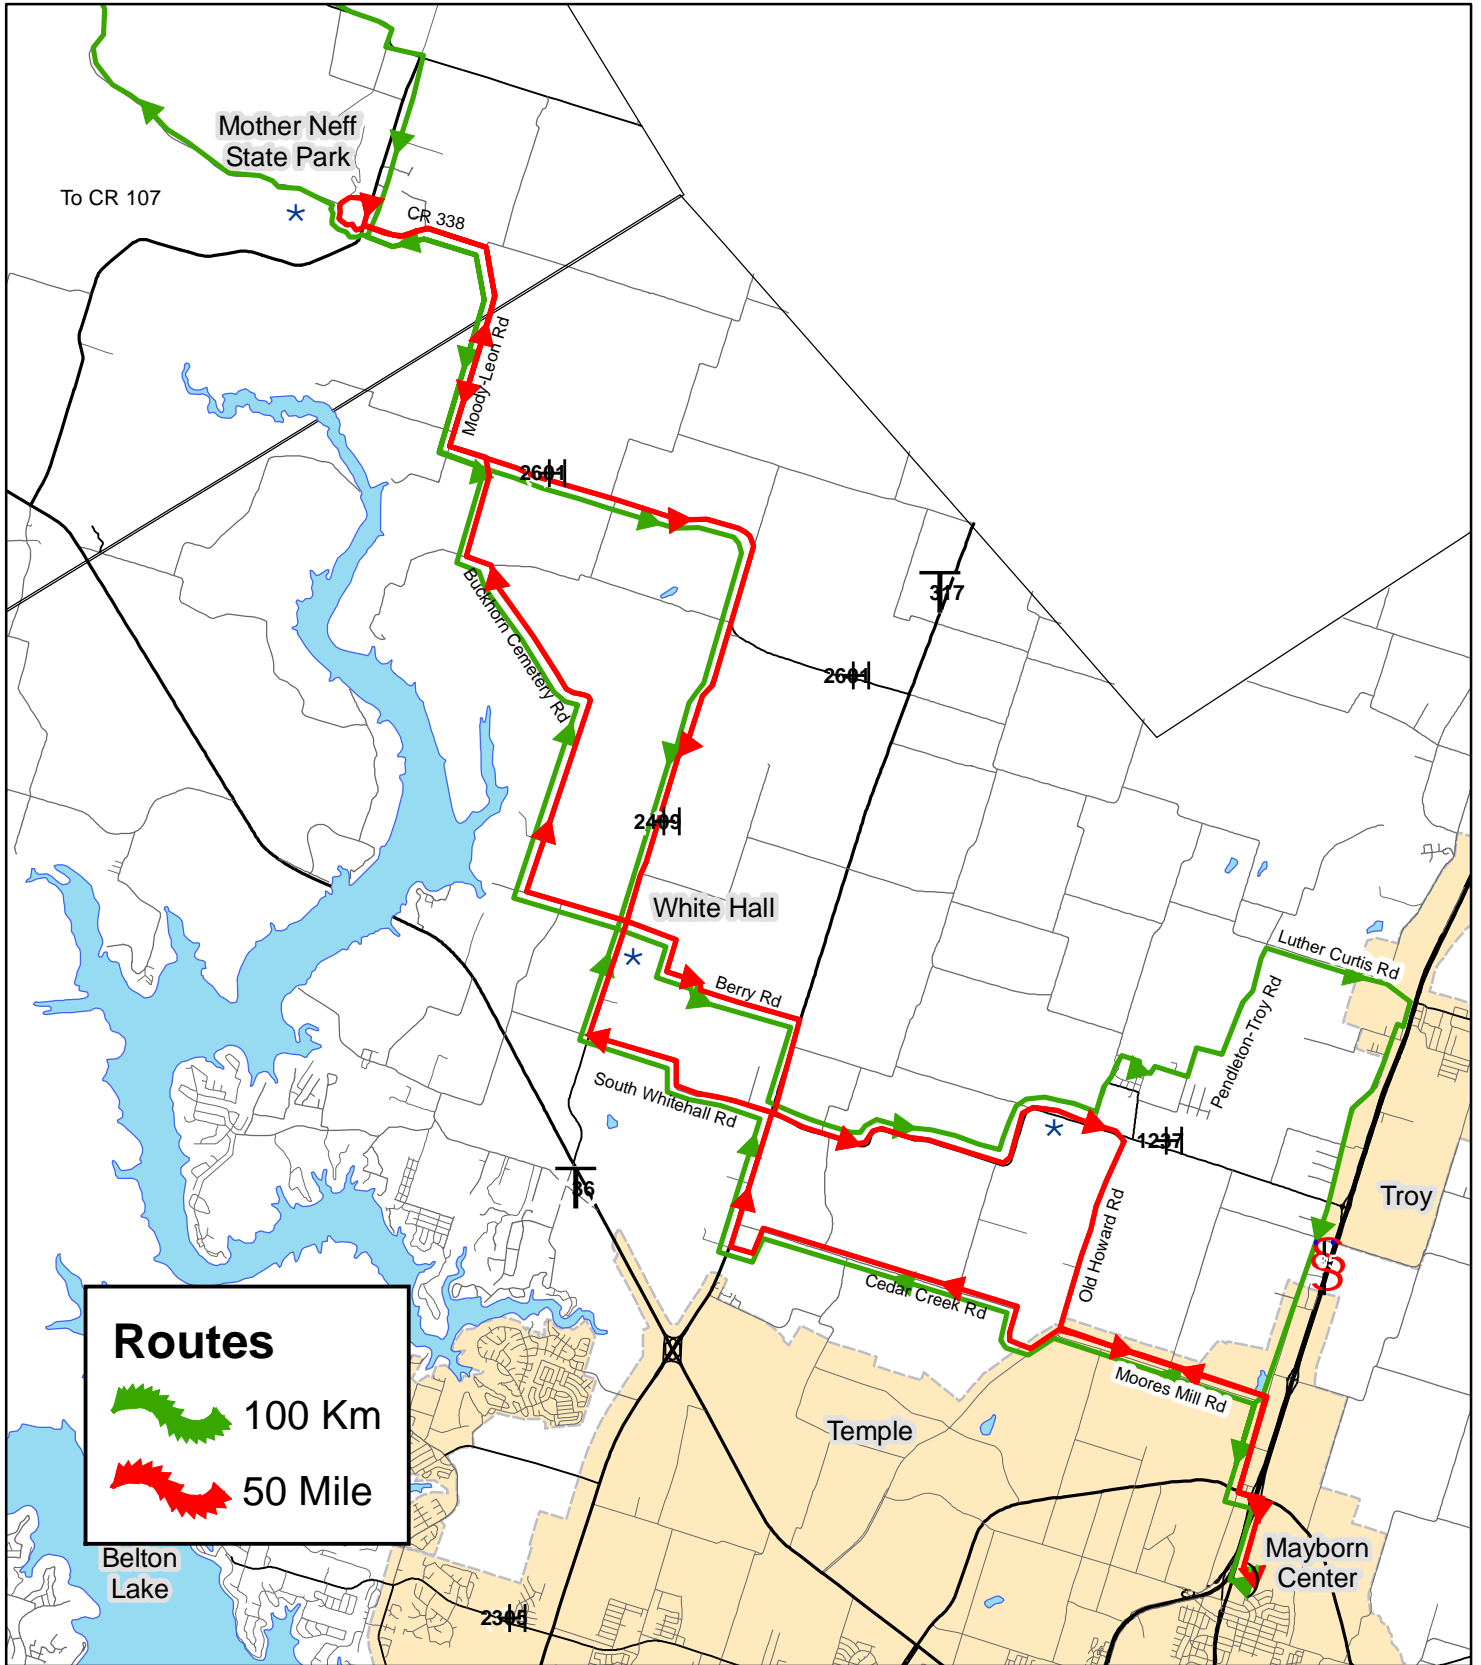

Tour D' Temple: 50 Mile and 100 Km Routes

Routes

 100 Km

 50 Mile

Central Texas
Council of Governments
Planning & Regional
Services Division
April 23, 2007

0.7 0.35 0 0.7 1.4 2.1 2.8 Miles

tour_de_temple_bikeRoute.mxd

Data Type

Legend

 Reststop

 Start/Stop